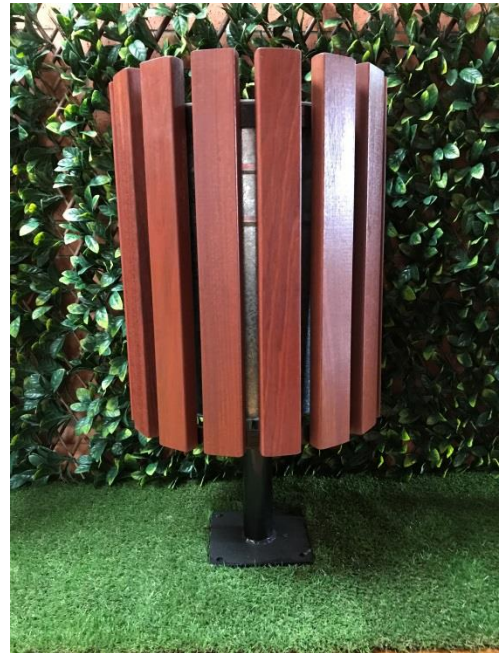

Parkland Bin

EM200

comes with galvanised steel liner

Standard Specifications:

- Capacity: 55 litre
- Surround: hardwood timber 63 x 30mm, oiled
- Stand: 50NB galvanised steel pipe
- Frame: galvanised steel
- Liner: galvanised steel
- Finish: all metal components hot dip galvanised
- Fixture: powder coated stand and frame
- Liner: surface, sub-surface, inground

Options:

- Surround: painted battens
- Lid: with lockable hinge
- Liner: powder coated

Option example:

EM200 with lid option

Parkland Bin

EM200

Dimensions